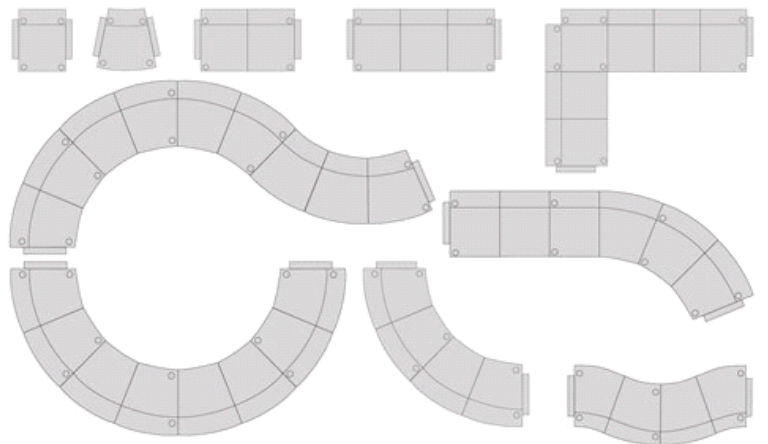

## SA-385

Corner section, 45°. Two sections form a corner of 90°. Excl. legs.

Fabric requirements	SA-380	SA-381	SA-382	SA-383	SA-384	SA-385
Complete	170 cm	210 cm	185 cm	240 cm	1=145 cm	180 cm
Back	80 cm	100 cm	75 cm	160 cm		90 cm
Seat	110 cm	130 cm	130 cm	80 cm		100 cm

2=145 cm