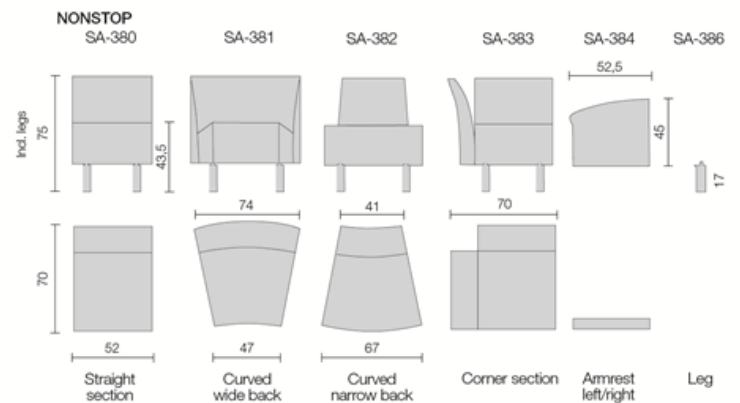

NONSTOP

Designer: Ruud Ekstrand

"A sectional sofa/easy-chair with multiple functions. The name Nonstop partly originates from the almost infinite variations of combining but also from colourful sections like the candy named "Nonstop"."

SA-380

Straight section. Excl. legs.

SA-381

Curved section, wide backrest. Excl. legs.

SA-382

Curved section, narrow backrest. Excl. legs.

SA-383

Corner section, 90°. Excl. legs.

SA-385

Corner section, 45°. Two sections form a corner of 90°. Excl. legs.

SA-384

Armrests left/right.

SA-386

Legs.

Performance

Modular sofa combined according to your own preference. Legs in chromium, silver lacquered metal. Birch or beech. Stain as option.

Upholstery

Fire retarding polyether foam, nozag spring system.

	SA-380	SA-381	SA-382	SA-383	SA-384	SA-385	SA-386
Height	75 cm	75 cm	75 cm	75 cm	45 cm	75 cm	17 cm
Width	52 cm	74 cm	67 cm	70 cm	9 cm	66 cm	Ø 5 cm
Depth	70 cm	70 cm	70 cm	70 cm	53 cm	70 cm	
Seat height	44 cm	44 cm	44 cm	44 cm		44 cm	
Weight	16 kg	18 kg	17 kg	19 kg	5 kg	15 cm	0,3 kg

Fabric requirements	SA-380	SA-381	SA-382	SA-383	SA-384	SA-385
Complete	170 cm	210 cm	185 cm	240 cm	1=145 cm	180 cm
Back	80 cm	100 cm	75 cm	160 cm		90 cm
Seat	110 cm	130 cm	130 cm	80 cm		100 cm